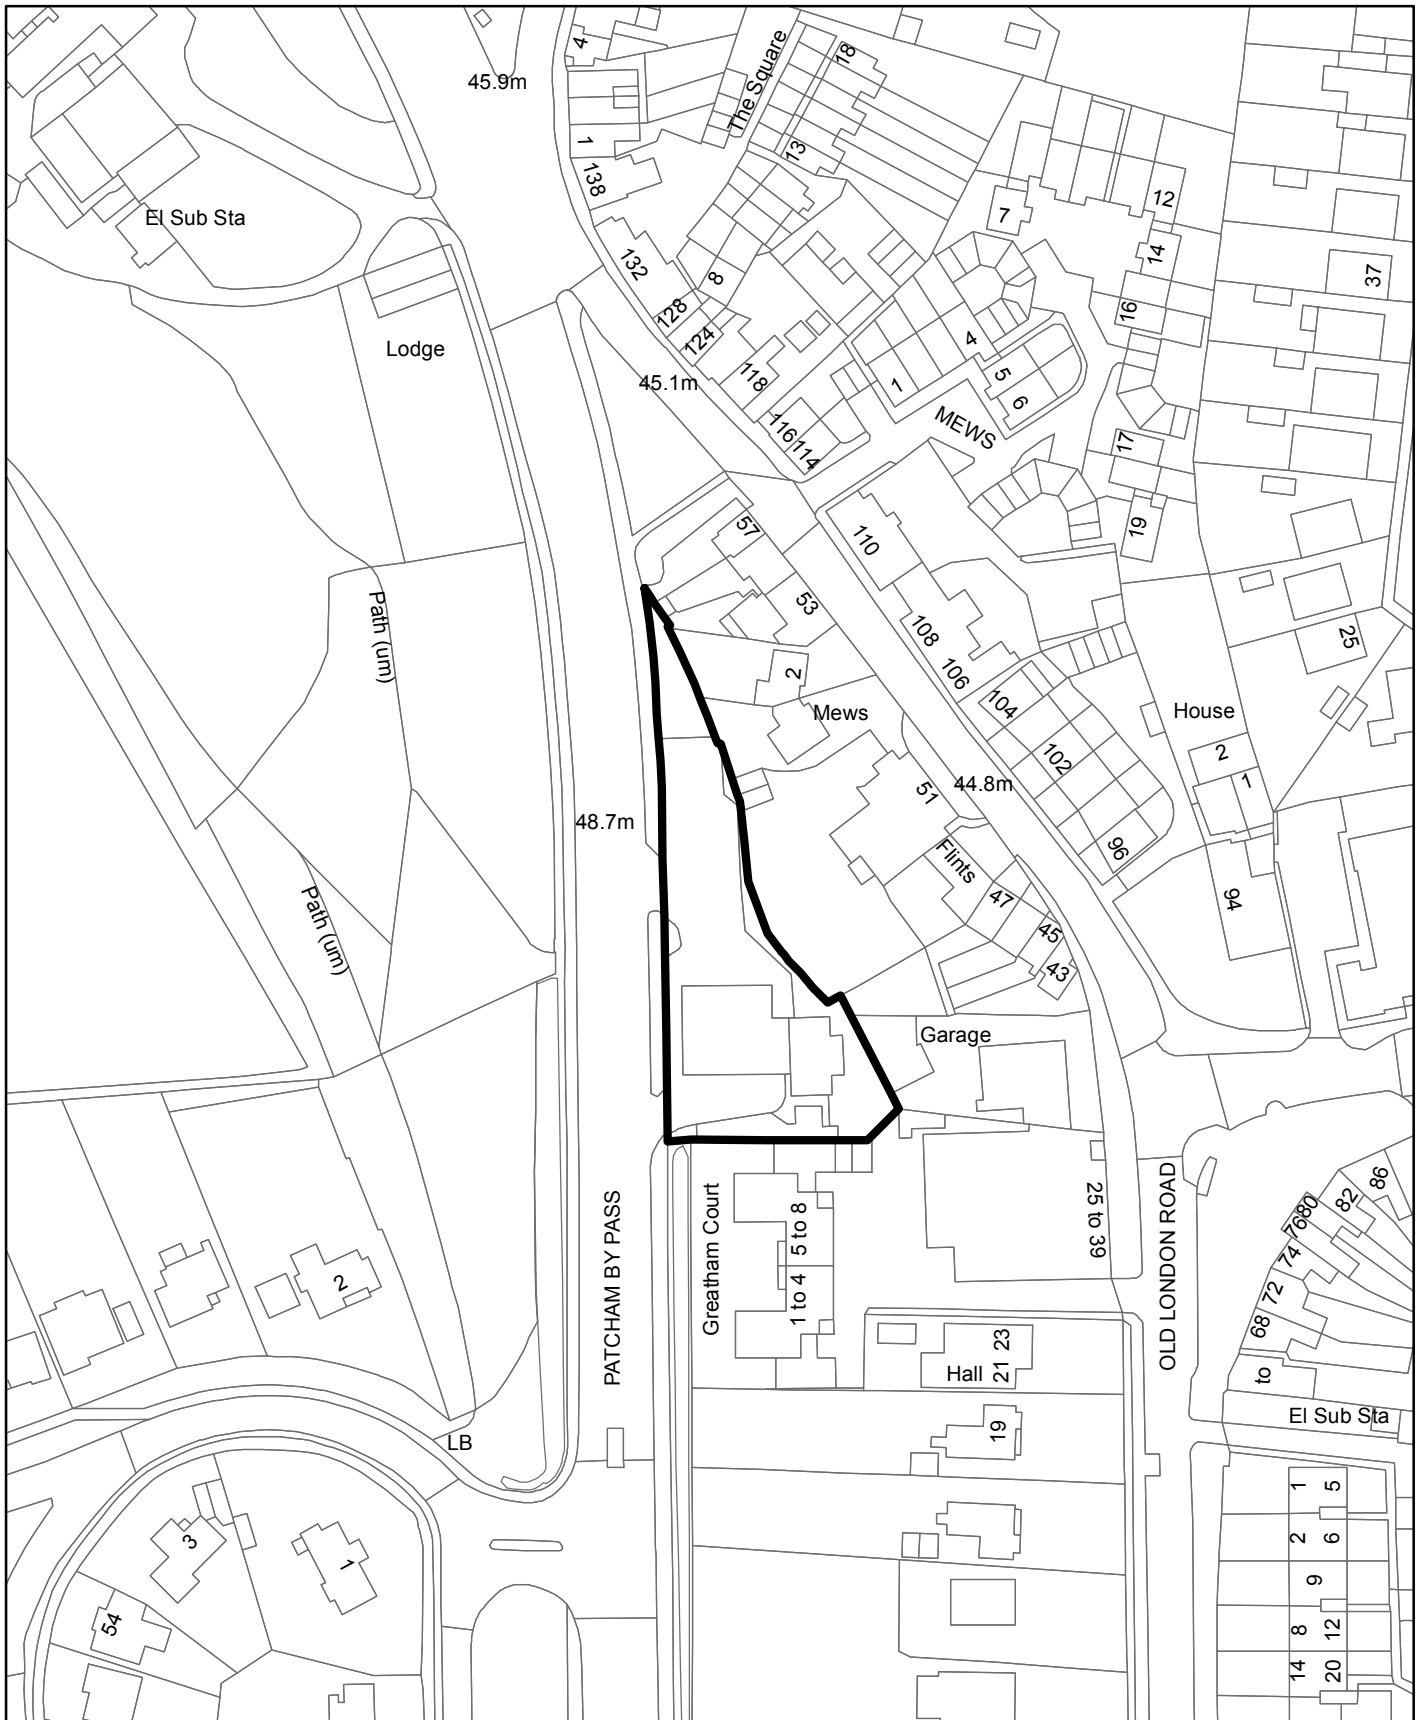

BH2016/02797 Patcham Service Station London Rd Brighton

**Brighton & Hove
City Council**

Scale: 1:1,250